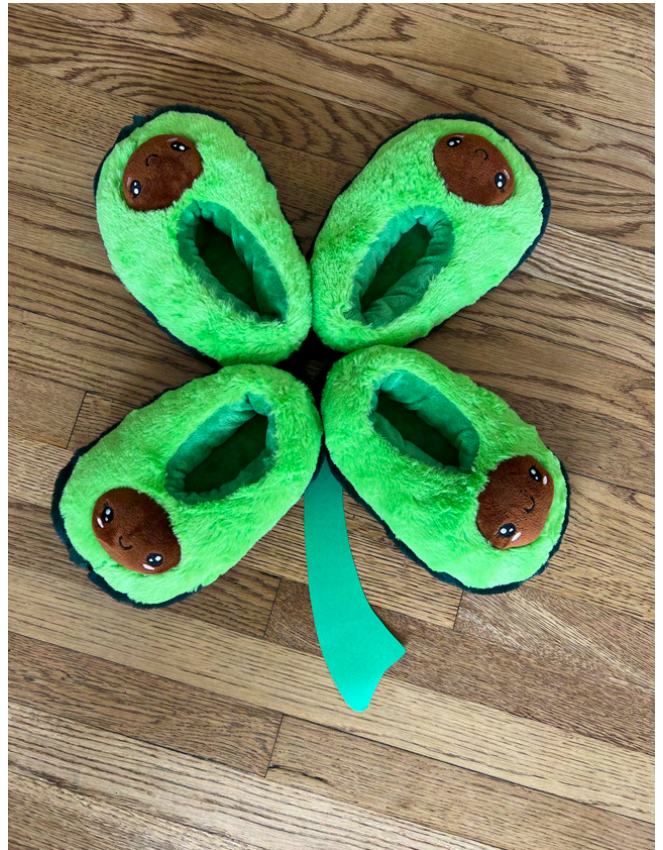

Each - \$11.50

MSRP - \$25.99

Styles Sold
in Packs of 3

Kid's Sizing:
One Size 1-5

Donut Judge Me

GYP22905
6 42415 02635 2
GYP22905-ASSTD ASSORTMENT
6 42415 03266 7

Avocuddle

GYP22904
6 42415 02634 5
GYP22904-ASSTD ASSORTMENT
6 42415 03267 4